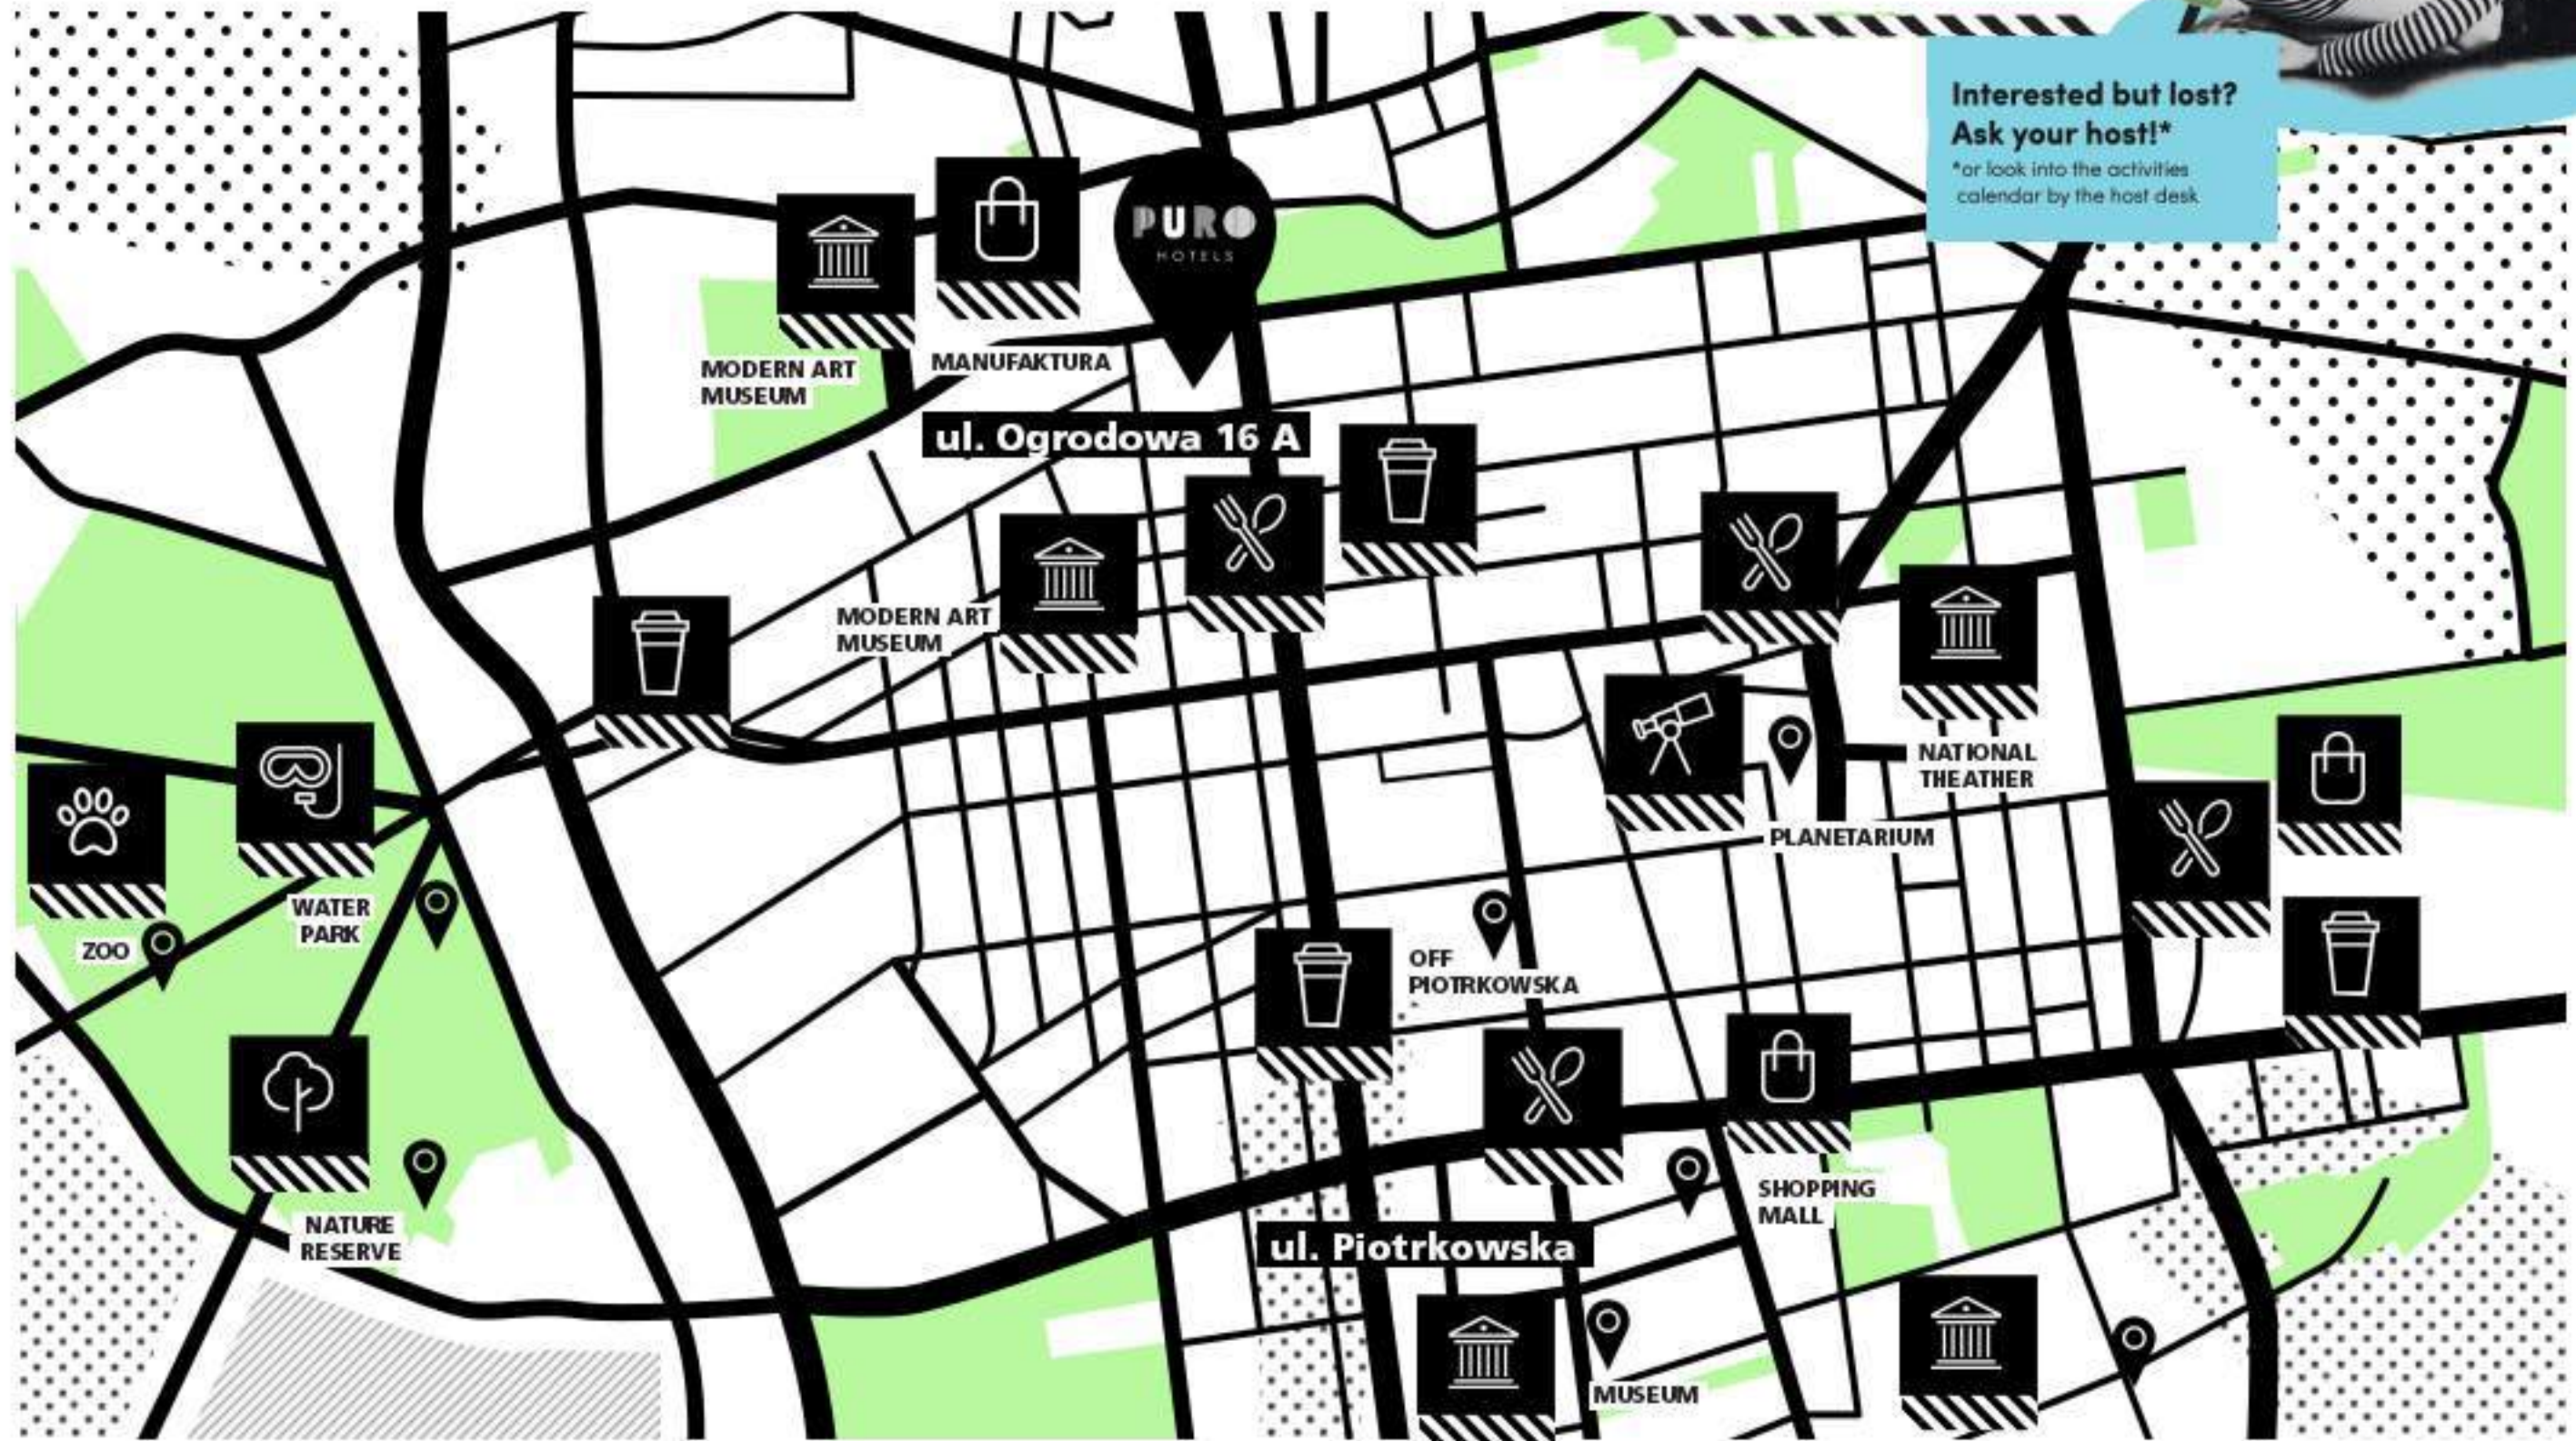

WELCOME

to the neighbourhood

At PURO hotels we will help you discover the true soul of the country - unpredictable, magical, and always evolving.

UL. OGRODOWA 16 A, ŁÓDŹ, POLAND

LOCATION MEETS DESIGN

Interested but lost?
Ask your host!*

*or look into the activities calendar by the host desk

-  Main Railway – 20 minutes
-  Airport – 25 minutes

Restaurant, cafes and historical attractions are all within walking distance.

130 ROOMS

LOUNGE

3 MEETING ROOMS over 154 m²